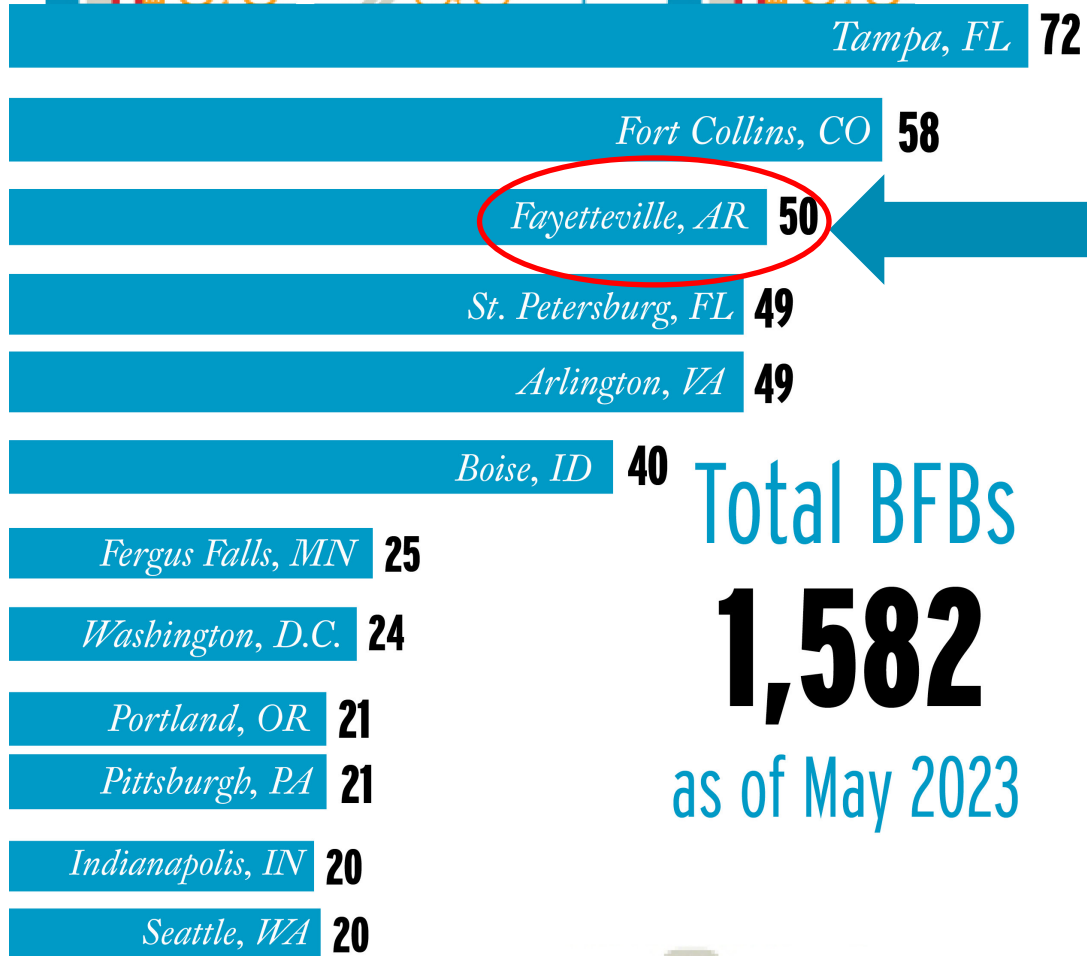

## Moderator:

Amelia Neptune, League of American Bicyclists

July 13, 2023

3pm ET

# Which cities have the most BICYCLE FRIENDLY BUSINESSES?

Total BFBs

**1,582**

as of May 2023

See the full list at [bikeleague.org/business](http://bikeleague.org/business)