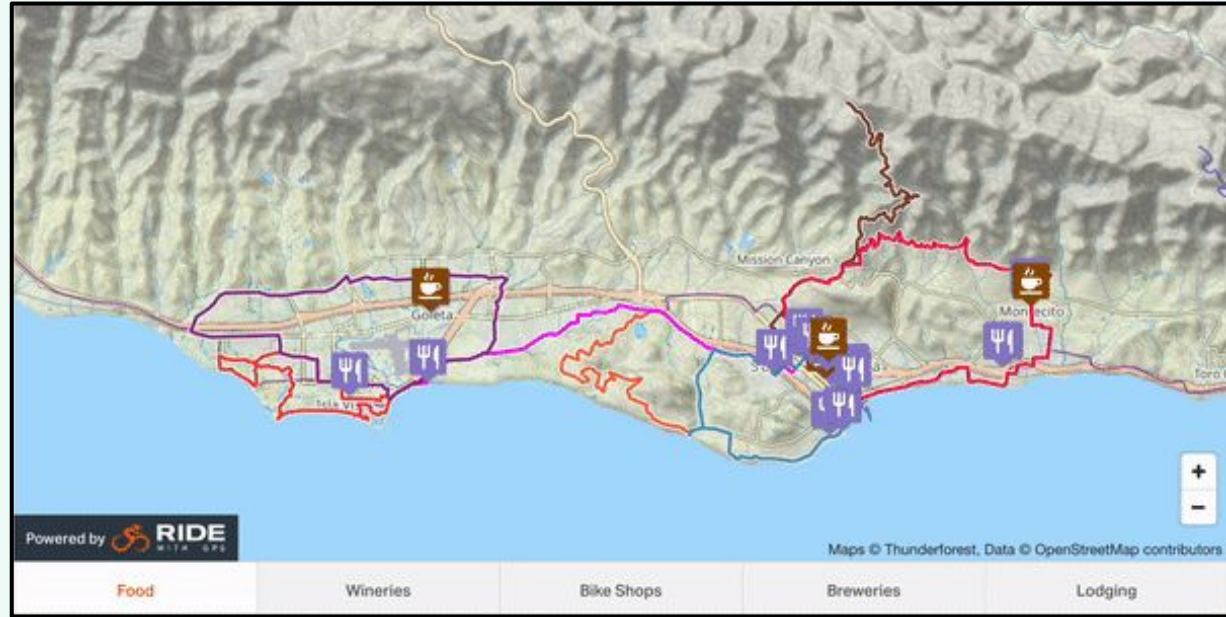

Robust map embeds

Overlay routes and points of interest on an interactive map on your website.

Keep website visitors on your website with customized route links. Or link to the route on ridewithgps.com.

Download PDF map and cue sheets directly from the embed.