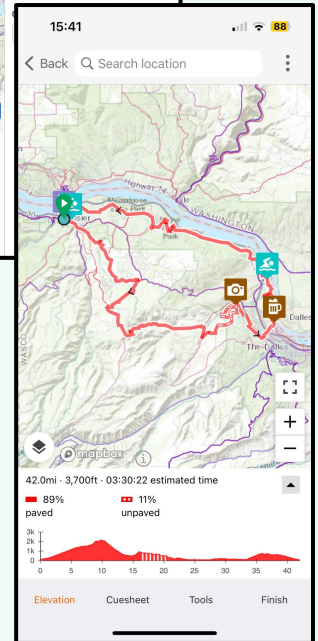

The World's Most Trusted Route Planner

Create routes from scratch using our web and mobile route planner. Edit any other user's routes for yourself. Or import from an existing file.

Leverage global and personal heatmaps.

Add details with Points of Interest to highlight local businesses and cycling focused services.