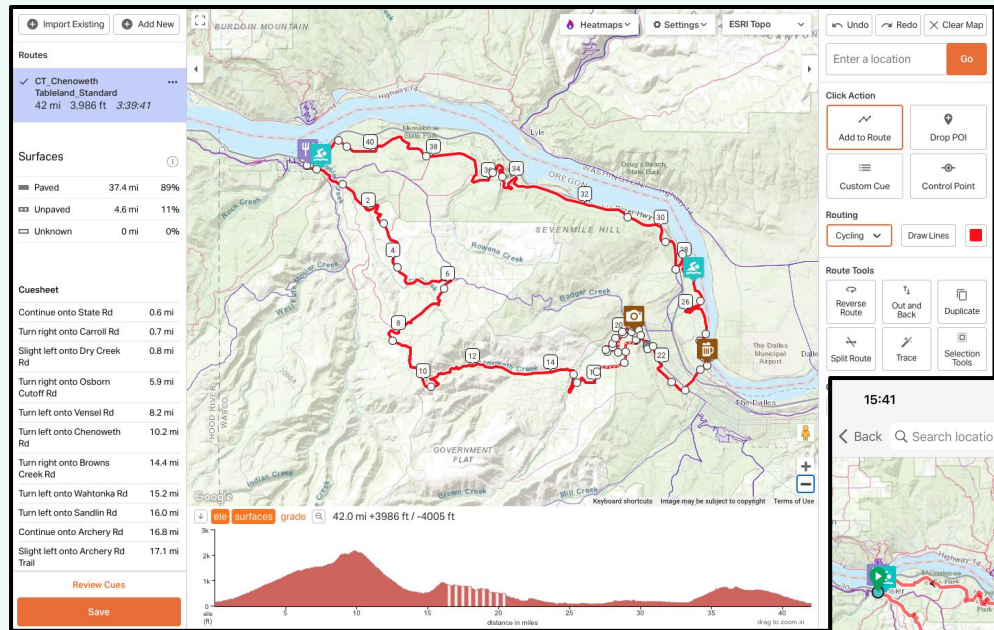

The World's Most Trusted Route Planner

Create routes from scratch using our web and mobile route planner. Edit any other user's routes for yourself. Or import from an existing file.

Leverage global and personal heatmaps.

Add details with Points of Interest to highlight local businesses and cycling focused services.