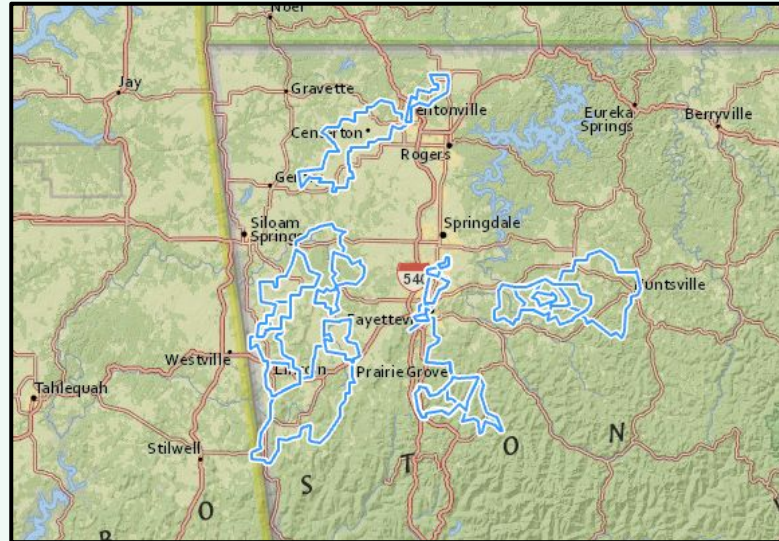

📍 10 MI ⬆️ 410 FT 📍 Fayetteville, AR, US · Paved

From Veterans Memorial Park - enjoy a family-friendly loop along sections of Fayetteville's paved... [more](#)