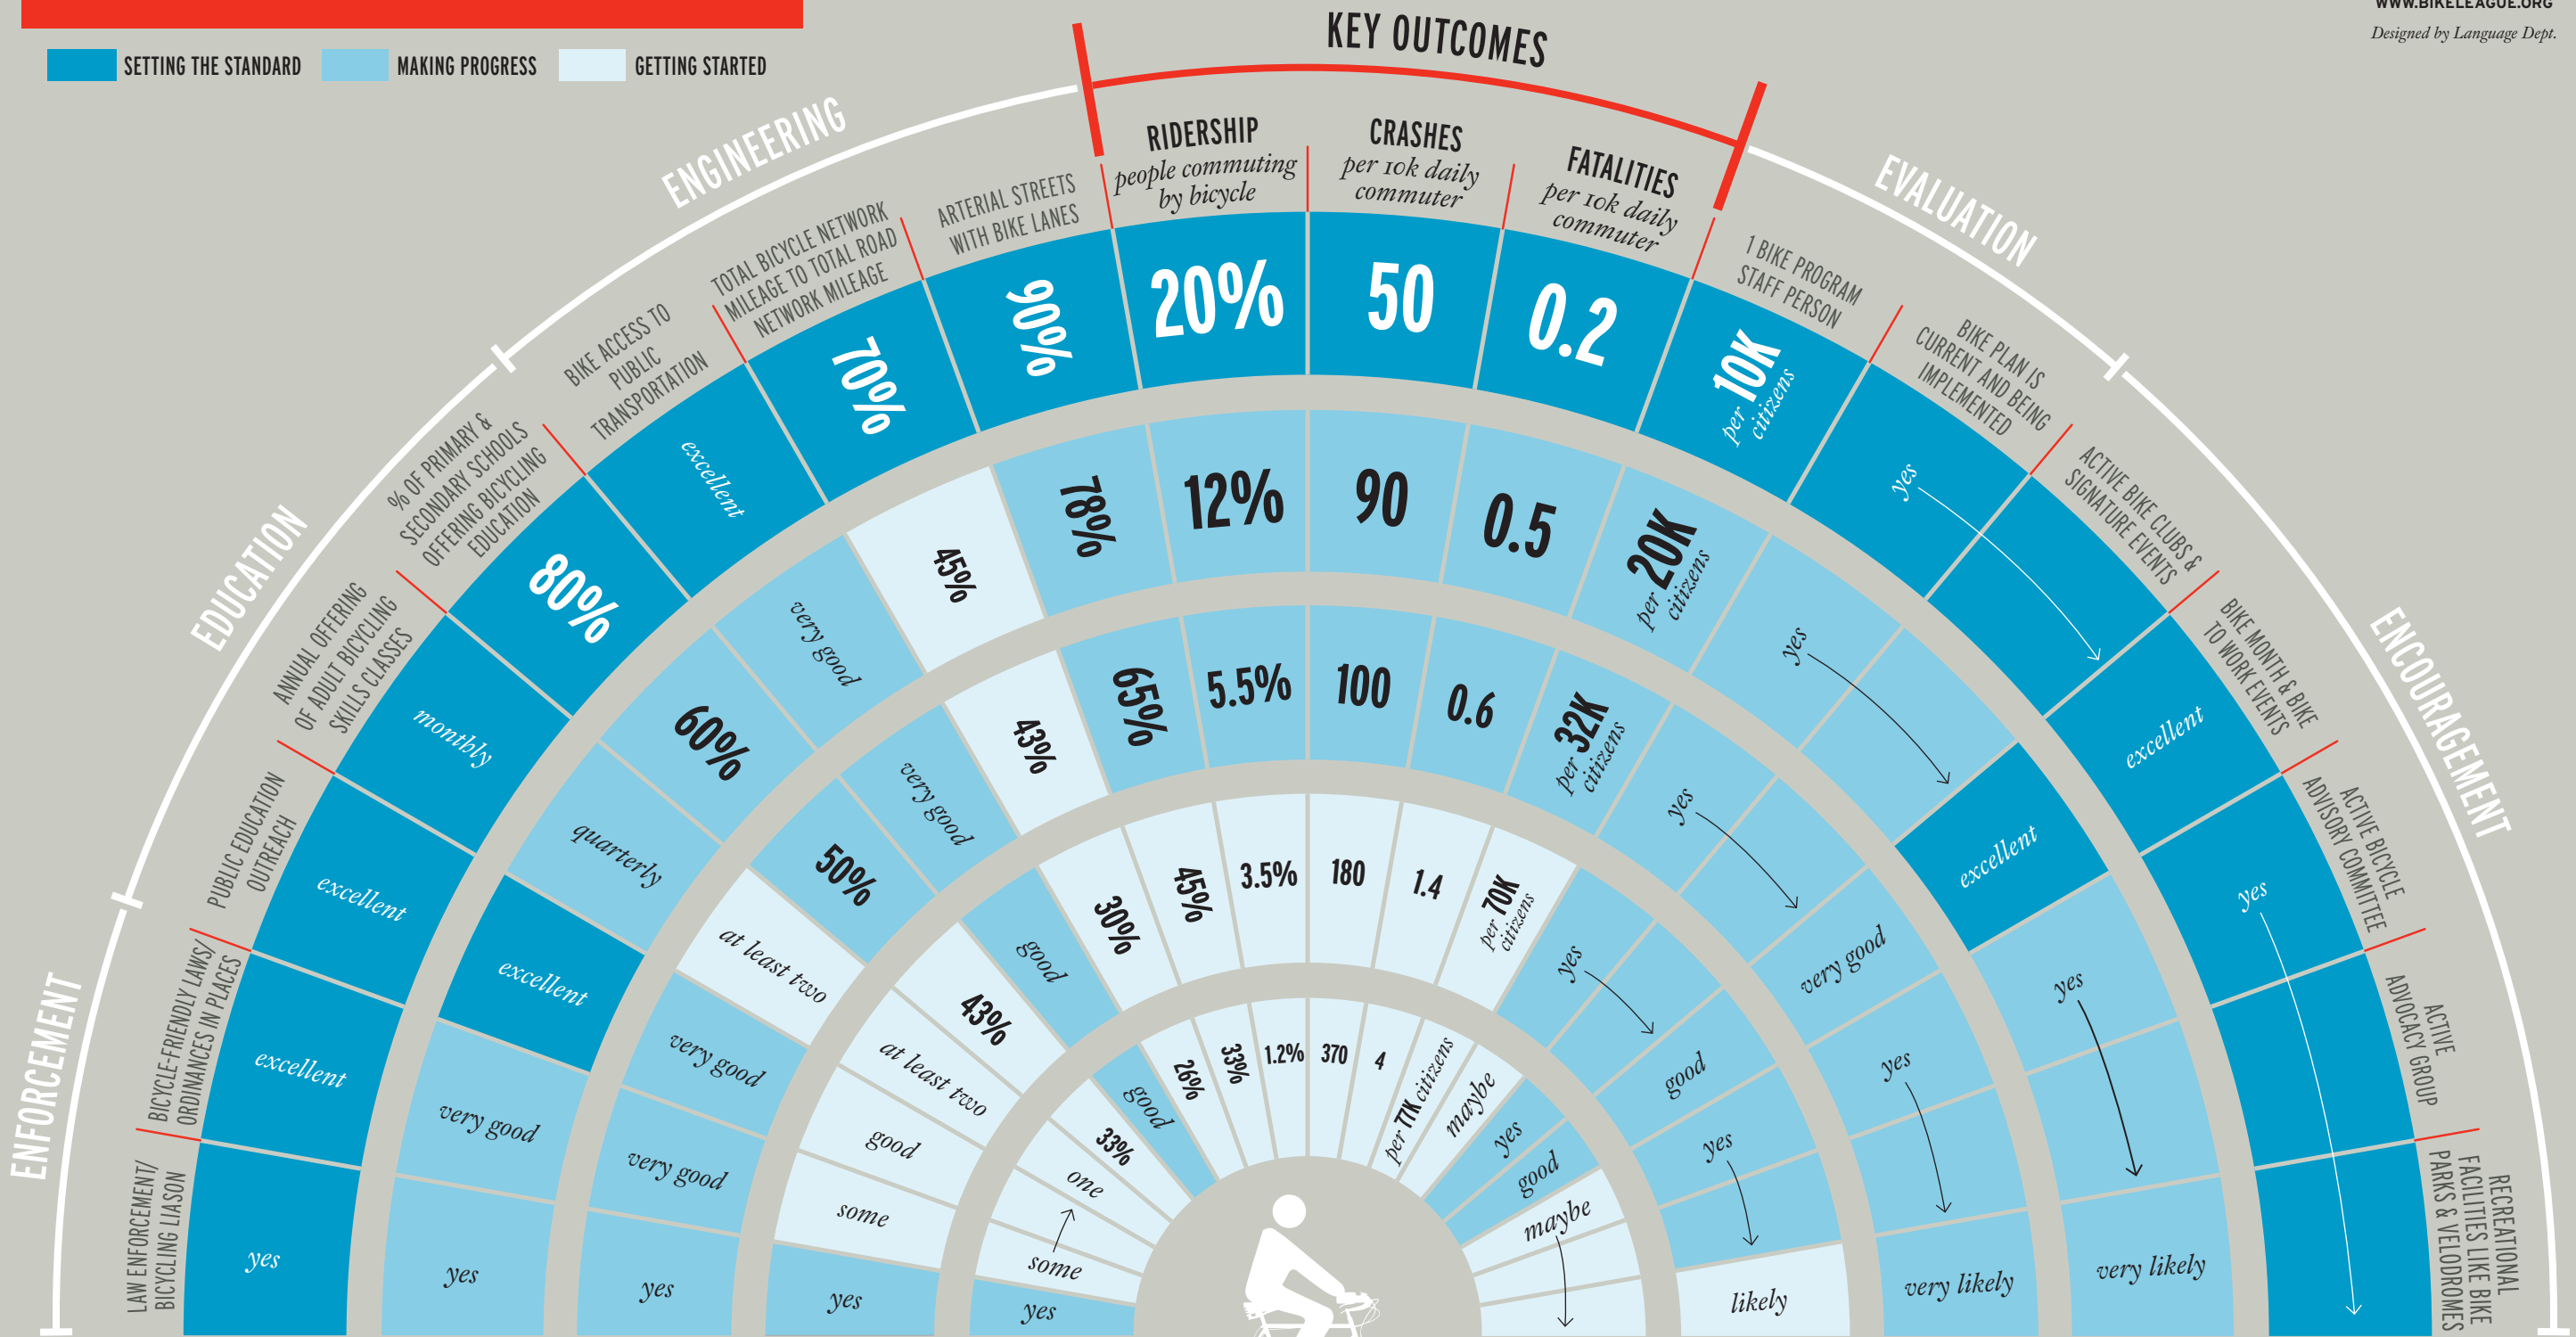

# THE BUILDING BLOCKS OF A BICYCLE FRIENDLY COMMUNITY

produced by  
**THE LEAGUE**  
 OF AMERICAN BICYCLISTS  
 WWW.BIKELEAGUE.ORG  
 Designed by Language Dept.

**DIAMOND** **PLATINUM** **GOLD** **SILVER** **BRONZE**

There's no single route to becoming a Bicycle Friendly Community. In fact, the beauty of the BFC program is the recognition that no two communities are the same and each can capitalize on its own unique strengths to make biking better. But, over the past decade, we've pored through nearly 600 applications and identified the key benchmarks that define the BFC award levels. Here's a glimpse at the average performance of the BFCs in important categories, like ridership, safety and education.