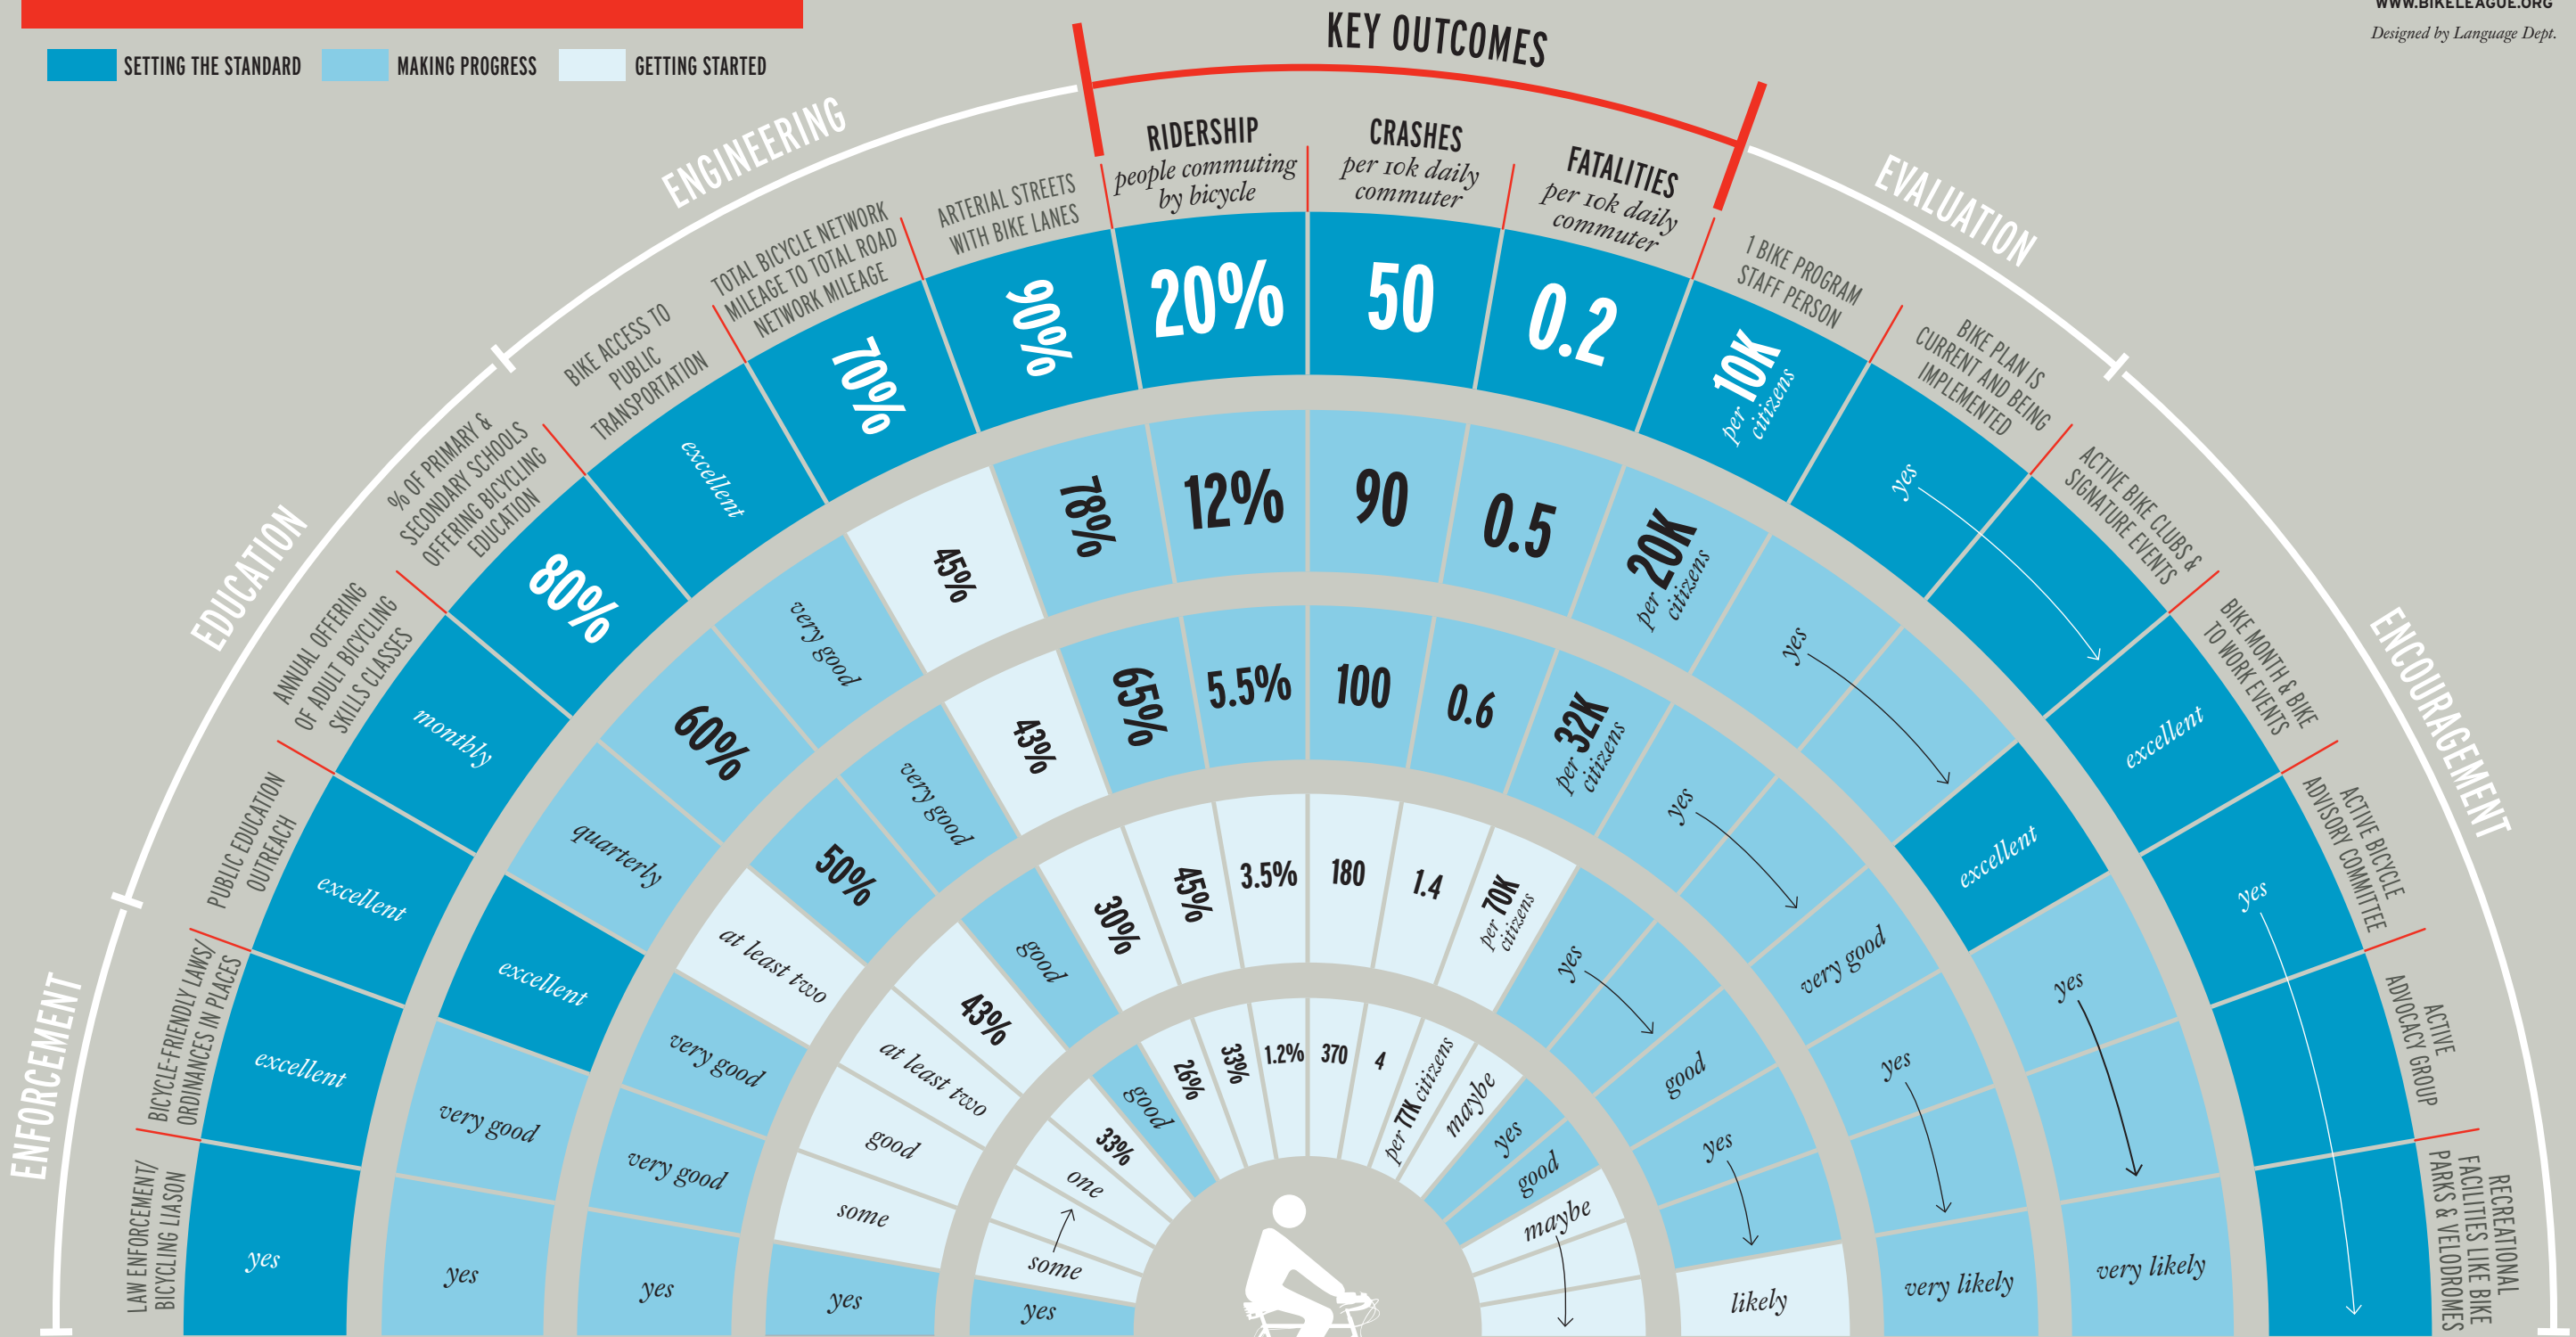

THE BUILDING BLOCKS OF A BICYCLE FRIENDLY COMMUNITY

produced by
THE LEAGUE
 OF AMERICAN BICYCLISTS
 WWW.BIKELEAGUE.ORG
 Designed by Language Dept.

DIAMOND | **PLATINUM** | **GOLD** | **SILVER** | **BRONZE**

There's no single route to becoming a Bicycle Friendly Community. In fact, the beauty of the BFC program is the recognition that no two communities are the same and each can capitalize on its own unique strengths to make biking better. But, over the past decade, we've pored through nearly 600 applications and identified the key benchmarks that define the BFC award levels. Here's a glimpse at the average performance of the BFCs in important categories, like ridership, safety and education.